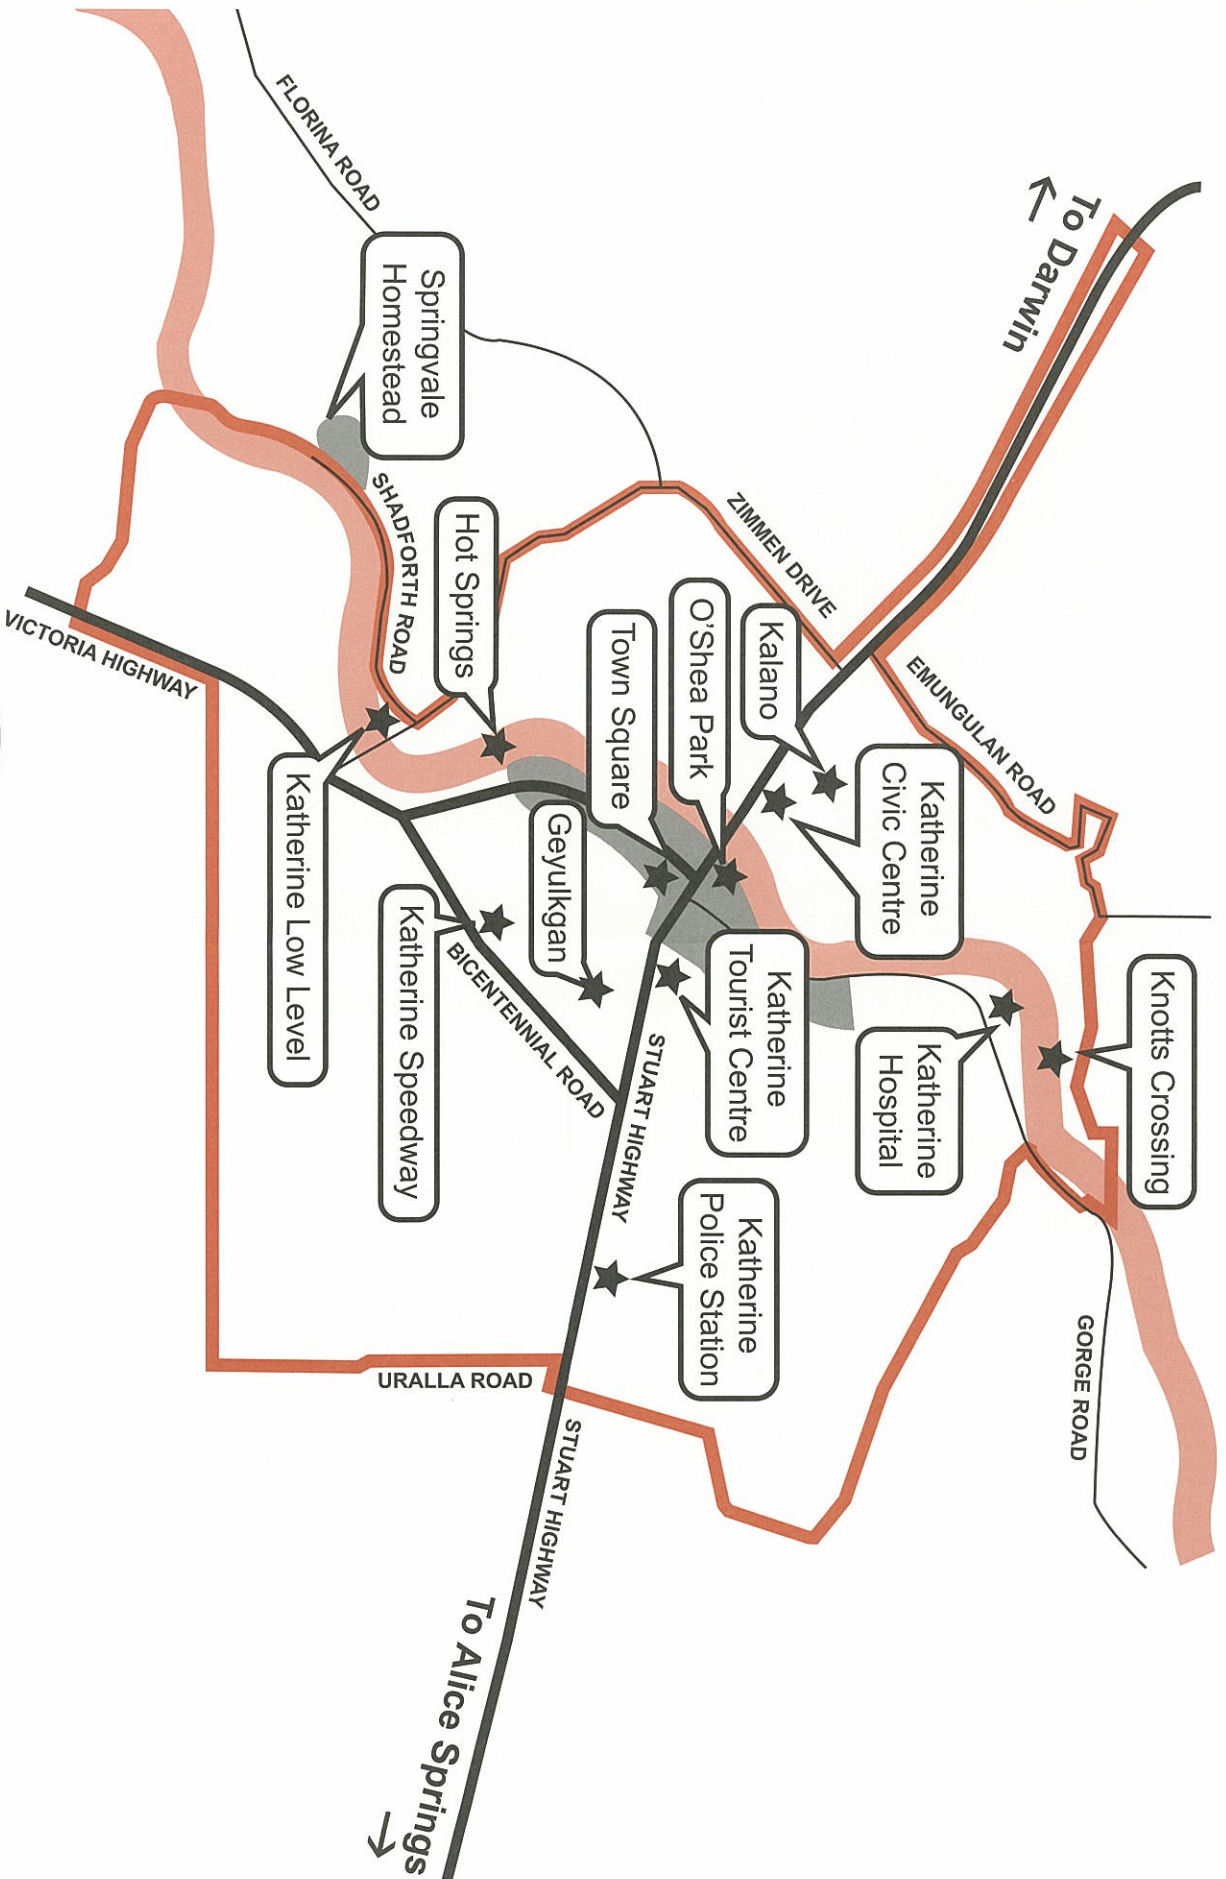

The Katherine Public Restricted Area

From 21 January 2008 – no drinking in designated public places in Katherine.

Restricted Areas – what to look for

This symbol (right) shows you where you cannot drink in Katherine. Look for the signs displaying this symbol.

-  Katherine Town Boundary
-  Katherine River
-  Notable landmark